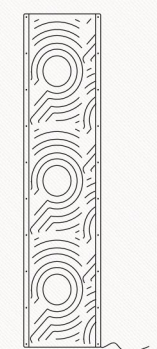

160 cm
(63")

37 cm
(14-1/2")

21 cm
(8-1/4")

COLOURS:

WHITE