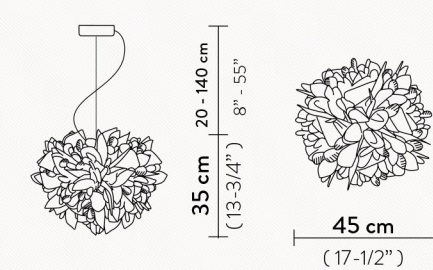

VELI SUSPENSION - FOLIAGE

2 X12W LED Filament Bulbs E27/E26

Dimmable with dimmable bulbs

Materials: Opalflex®

With: Magnetic Hanging System

Red wrapped cable, available also with transparent cable