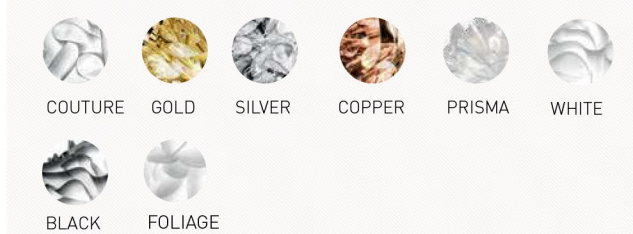

## VELI 7 SUSPENSION

9 X 12W LED Filament Bulb E27/E26

Dimmable with dimmable bulbs

Materials: Opalflex® / Lentiflex® / Steelflex® / Goldflex® / Copperflex®

With: Magnetic Hanging System

COLOURS: